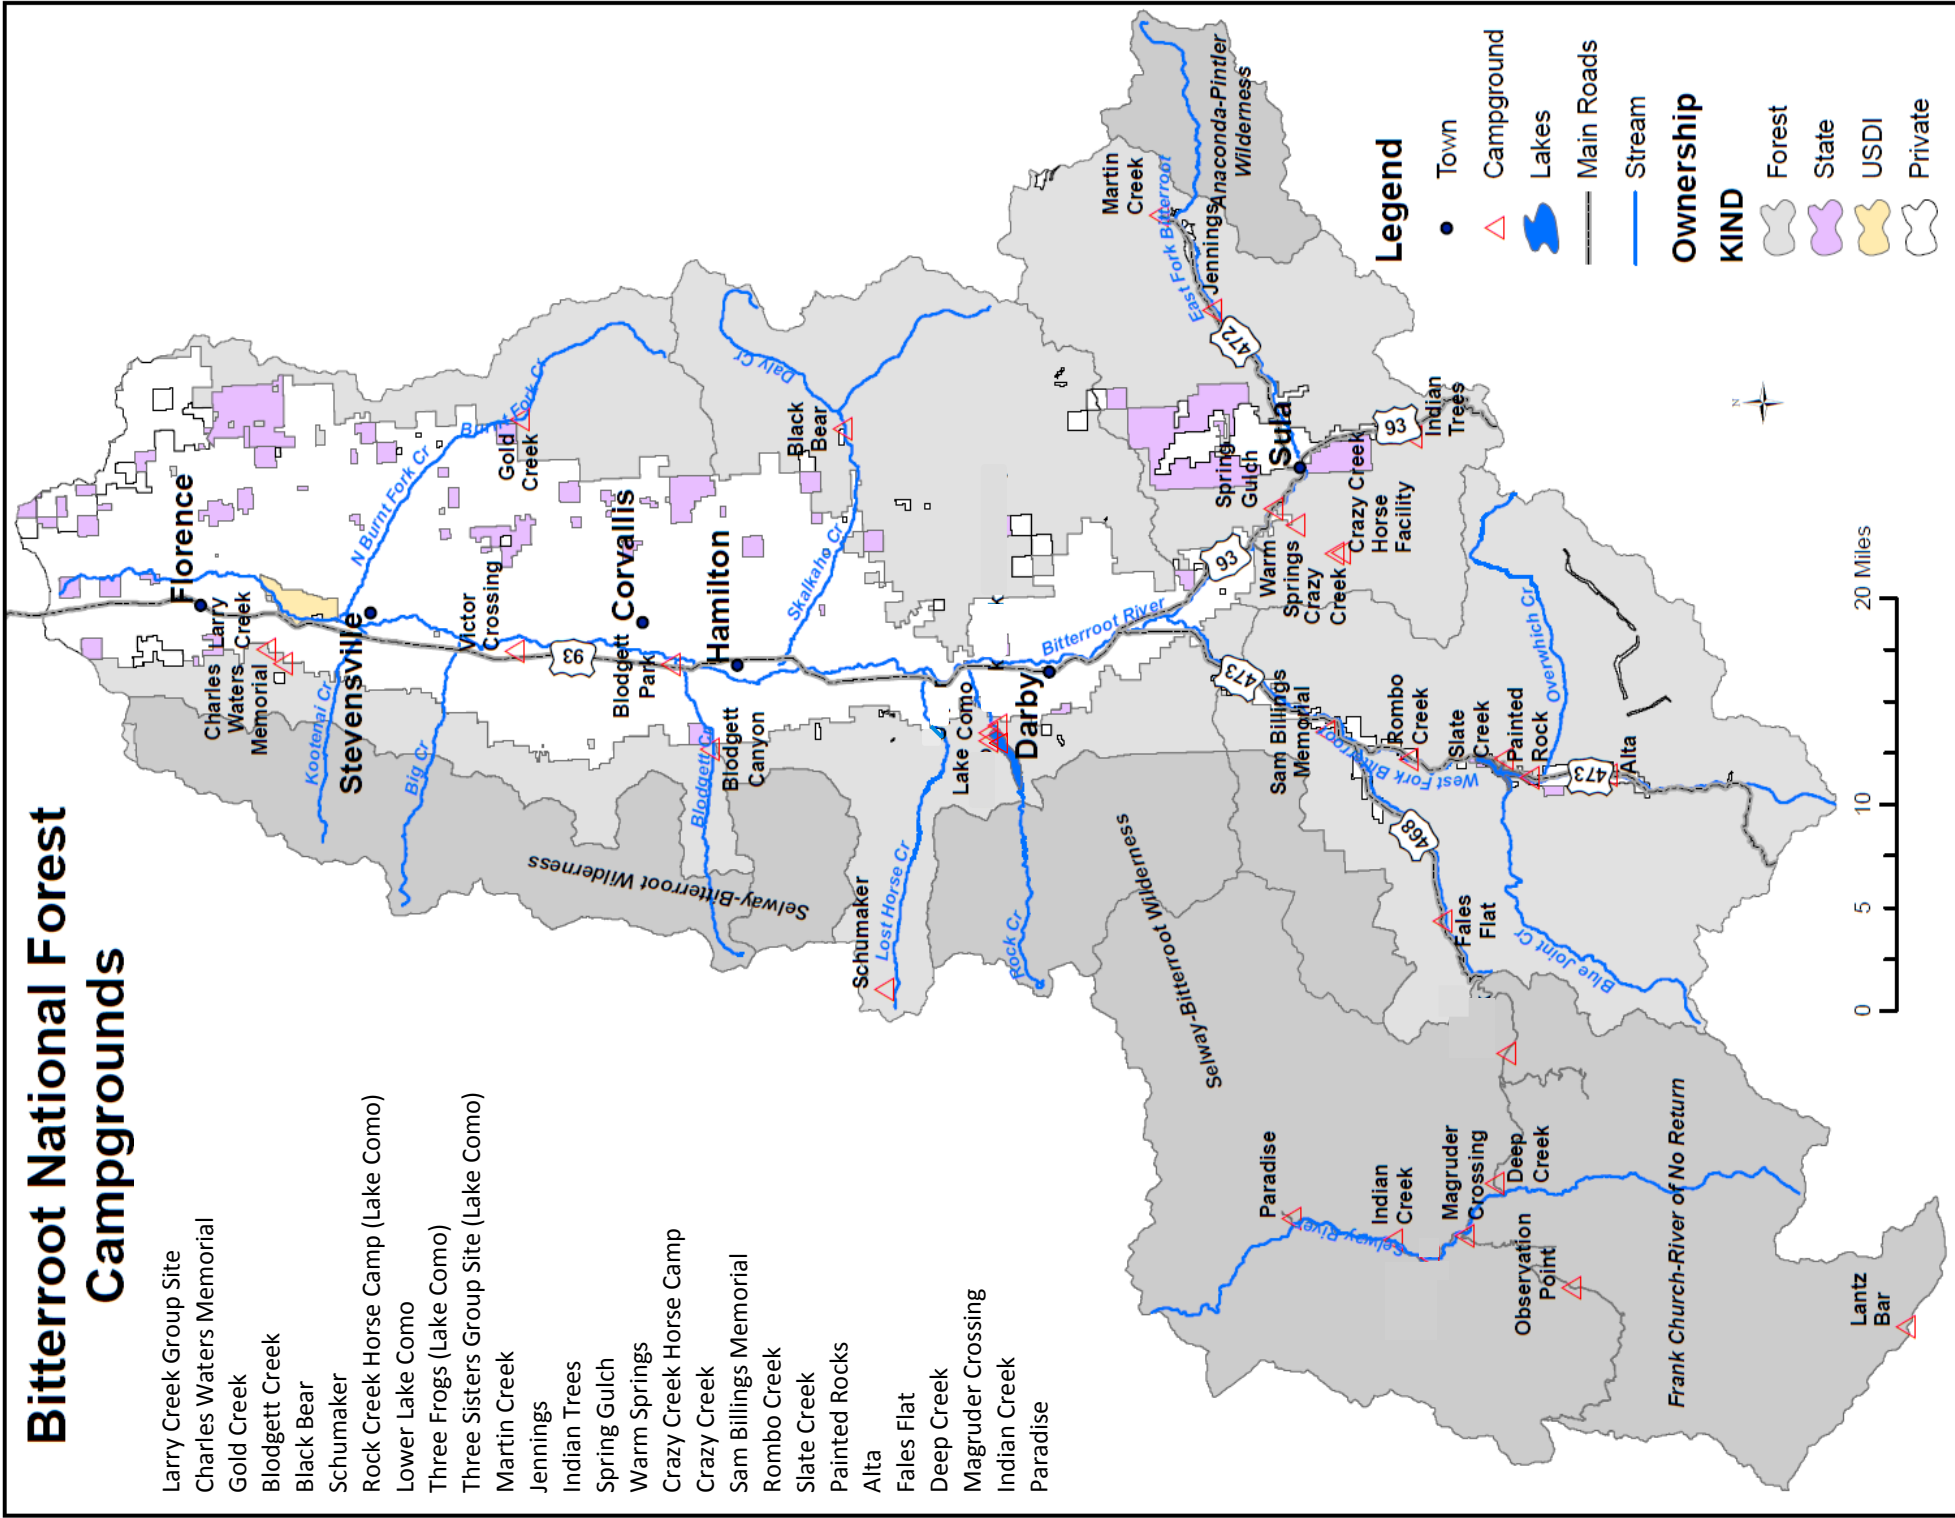

Bitterroot National Forest Campgrounds

- Larry Creek Group Site
- Charles Waters Memorial
- Gold Creek
- Blodgett Creek
- Black Bear
- Schumaker
- Rock Creek Horse Camp (Lake Como)
- Lower Lake Como
- Three Frogs (Lake Como)
- Three Sisters Group Site (Lake Como)
- Martin Creek
- Jennings
- Indian Trees
- Spring Gulch
- Warm Springs
- Crazy Creek Horse Camp
- Crazy Creek
- Sam Billings Memorial
- Rombo Creek
- Slate Creek
- Painted Rocks
- Alta
- Fales Flat
- Deep Creek
- Magruder Crossing
- Indian Creek
- Paradise

Legend

- Town
- △ Campground
- 🌊 Lakes
- Main Roads
- Stream

Ownership

- KIND**
- 👤 Forest
 - 👤 State
 - 👤 USDI
 - 👤 Private